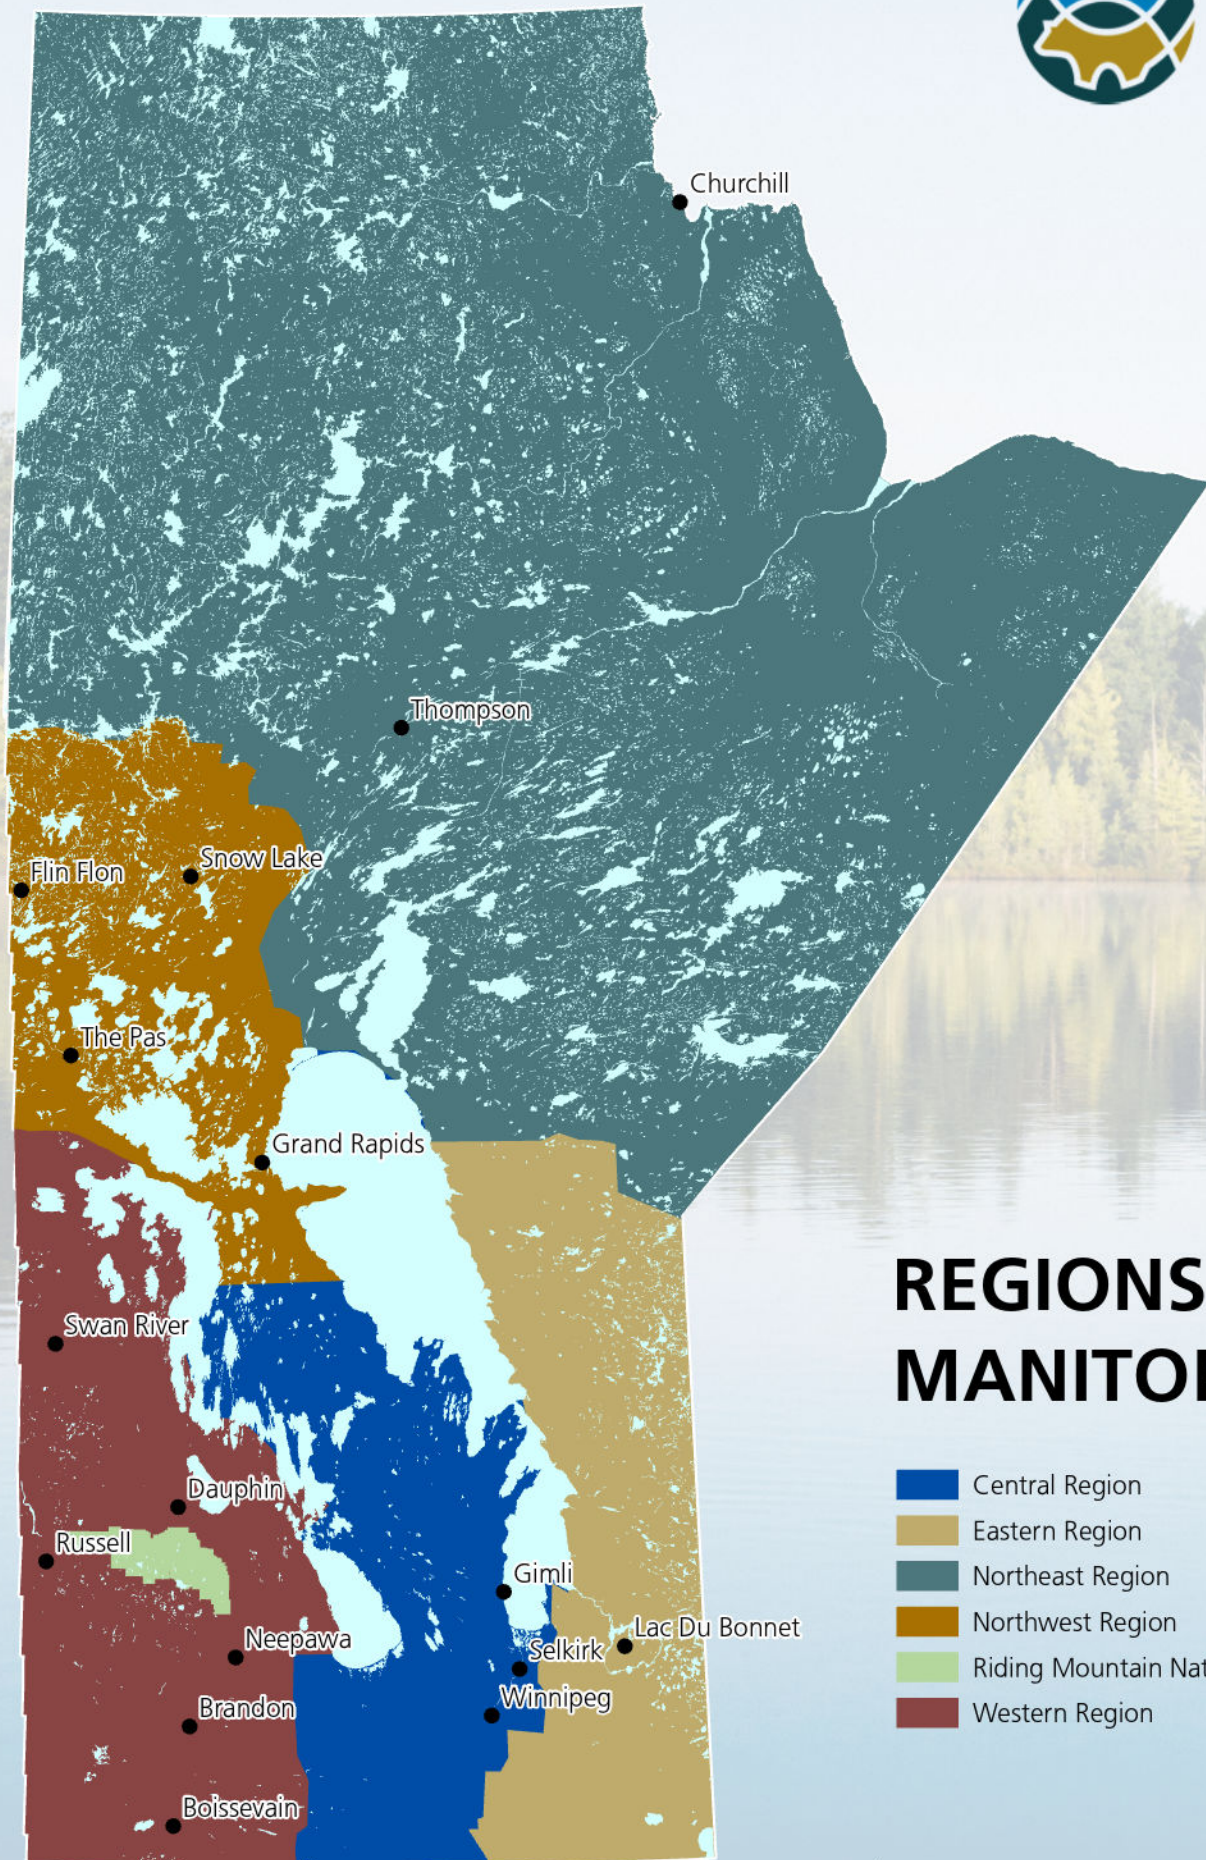

MANITOBA
**FISH AND
WILDLIFE**
ENHANCEMENT FUND

REGIONS OF MANITOBA

- Central Region
- Eastern Region
- Northeast Region
- Northwest Region
- Riding Mountain National Park
- Western Region